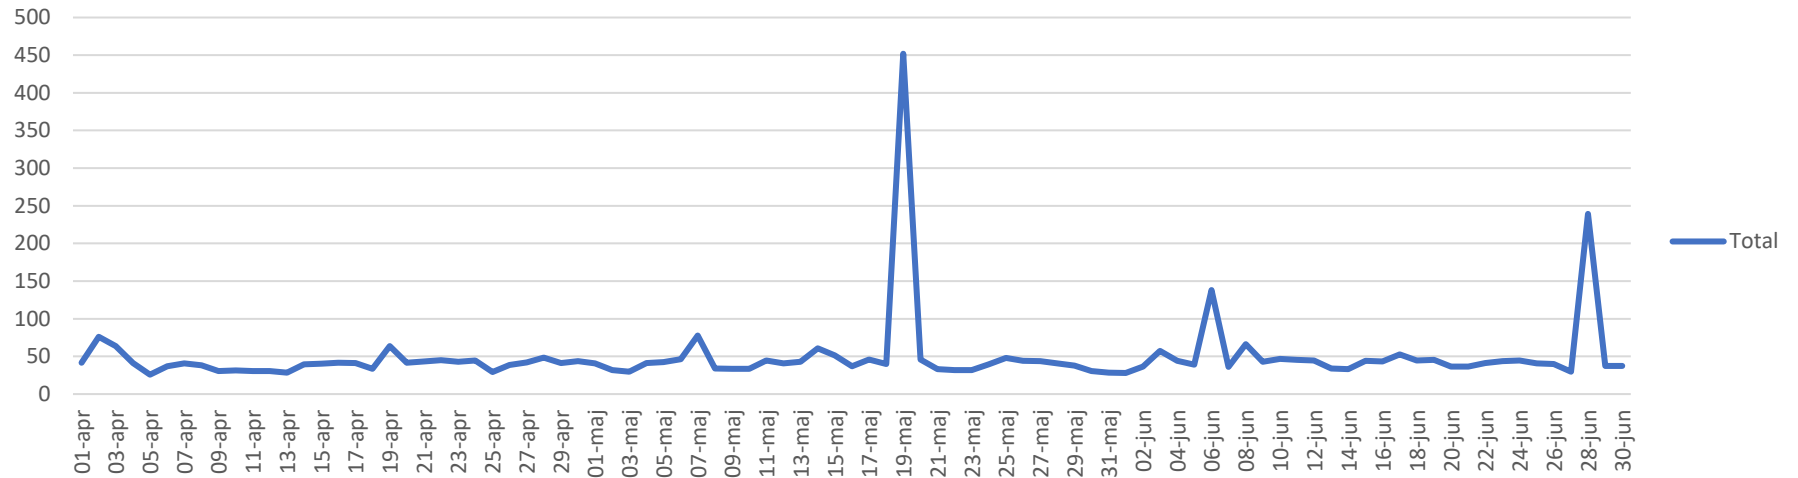

PSD2 Interface AIS Average Request Time (in Milliseconds)

PSD2 Interface PIS Average Request Time (in Milliseconds)

Netbank Classic AIS Average Request Time (in Milliseconds)

Netbank Classic PIS Average Request Time (in Milliseconds)