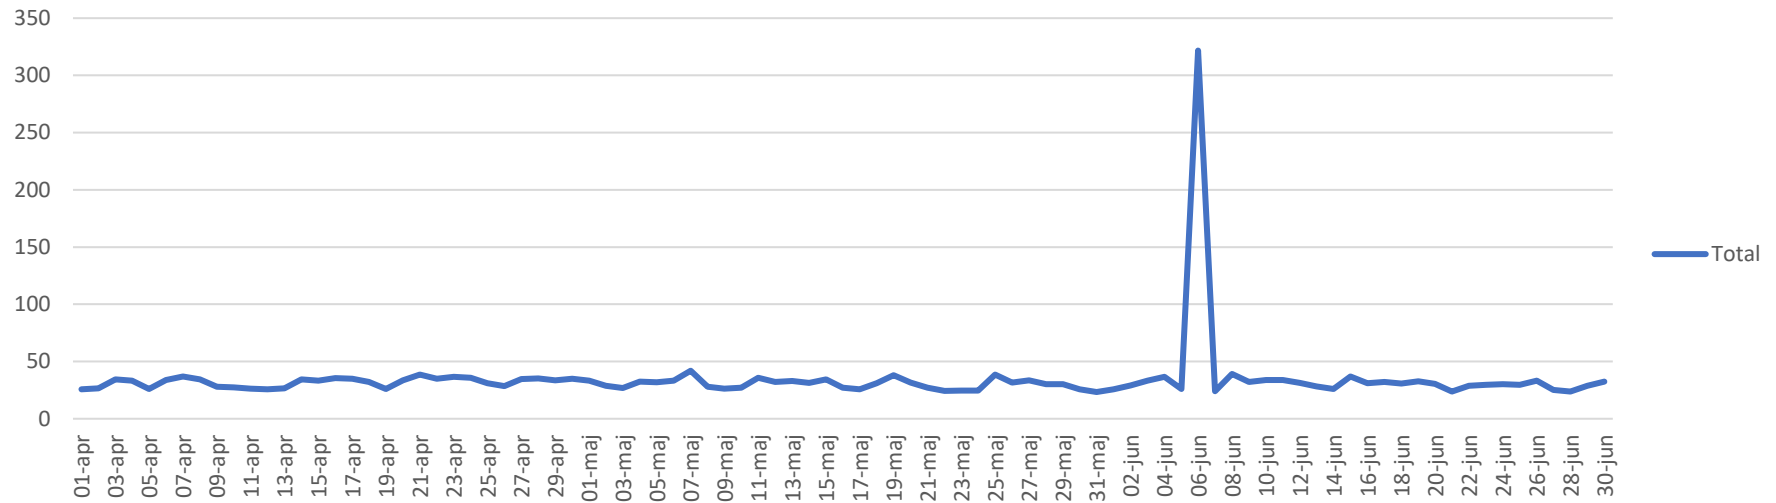

Mobilbank AIS Average Request Time (in Milliseconds)