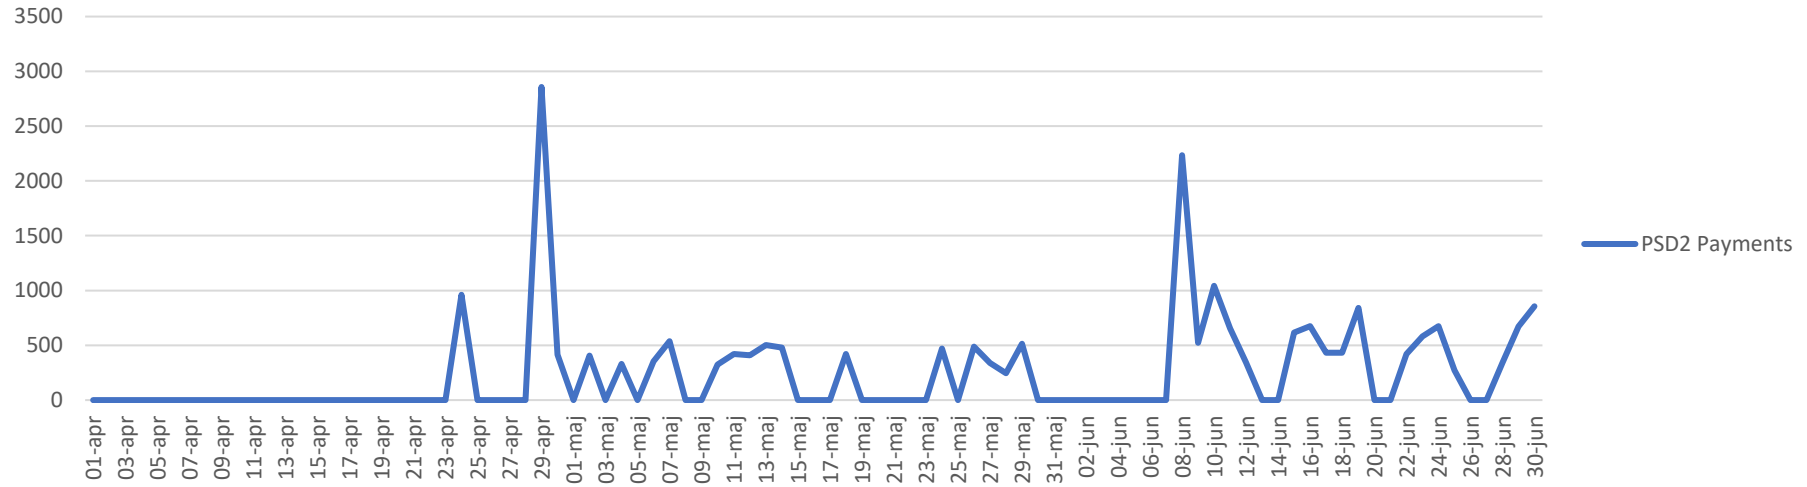

PSD2 Interface AIS Average Request Time (in Milliseconds)

PSD2 Interface PIS Average Request Time (in Milliseconds)

Netbank Classic AIS Average Request Time (in Milliseconds)

Netbank Classic PIS Average Request Time (in Milliseconds)