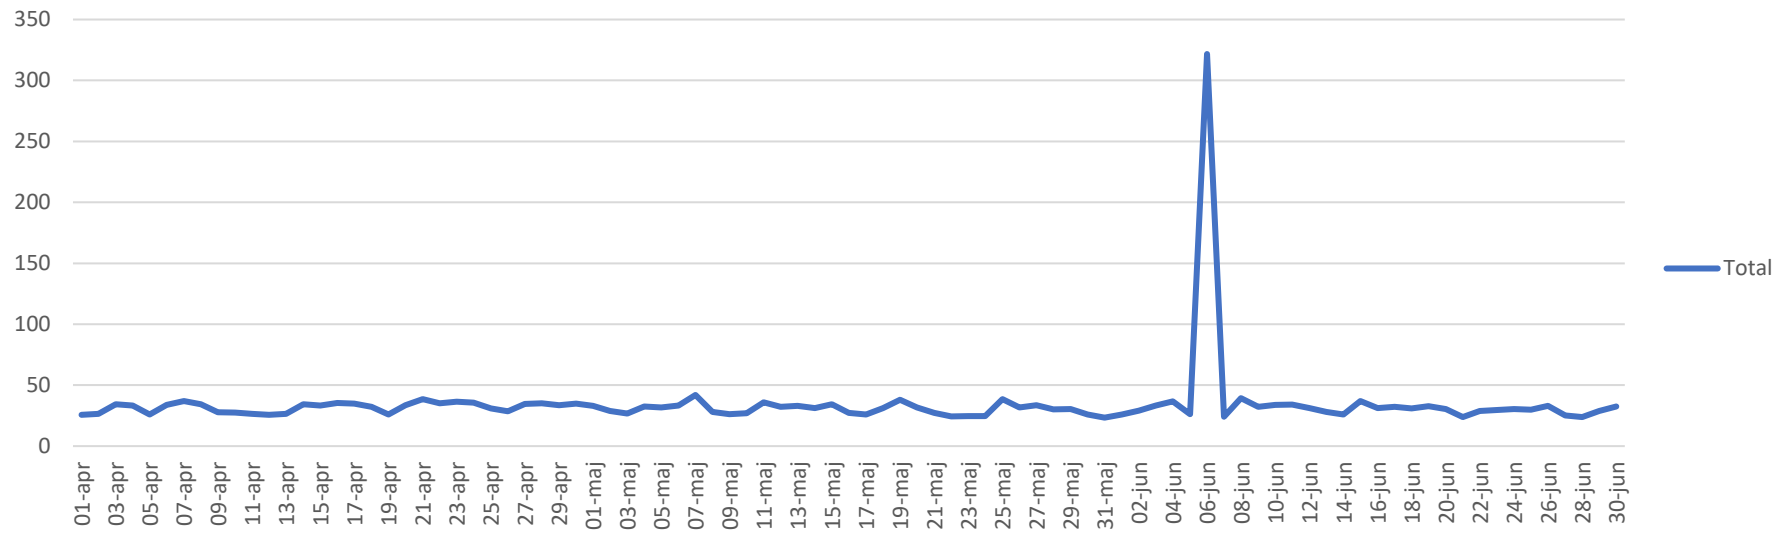

New Digital Netbank AIS Average Request Time (in Milliseconds)

Mobilbank AIS Average Request Time (in Milliseconds)