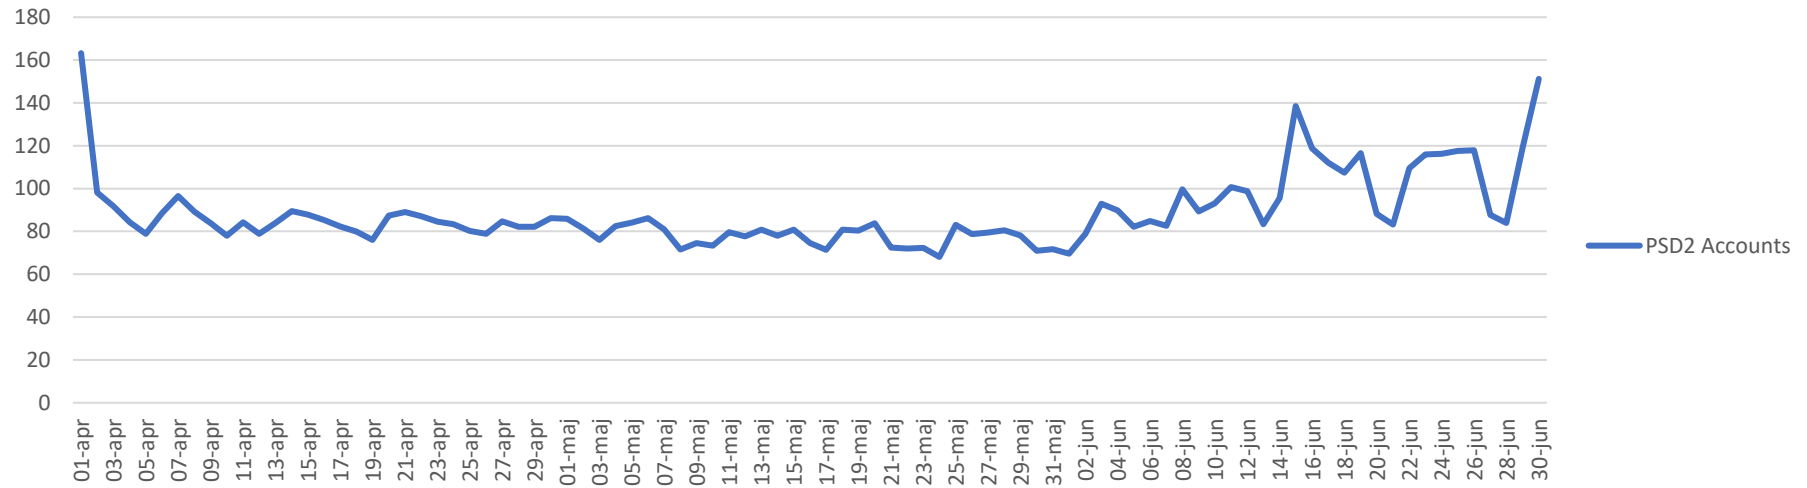

PSD2 Interface AIS Average Request Time (in Milliseconds)

PSD2 Interface PIS Average Request Time (in Milliseconds)

Netbank Classic AIS Average Request Time (in Milliseconds)

Netbank Classic PIS Average Request Time (in Milliseconds)