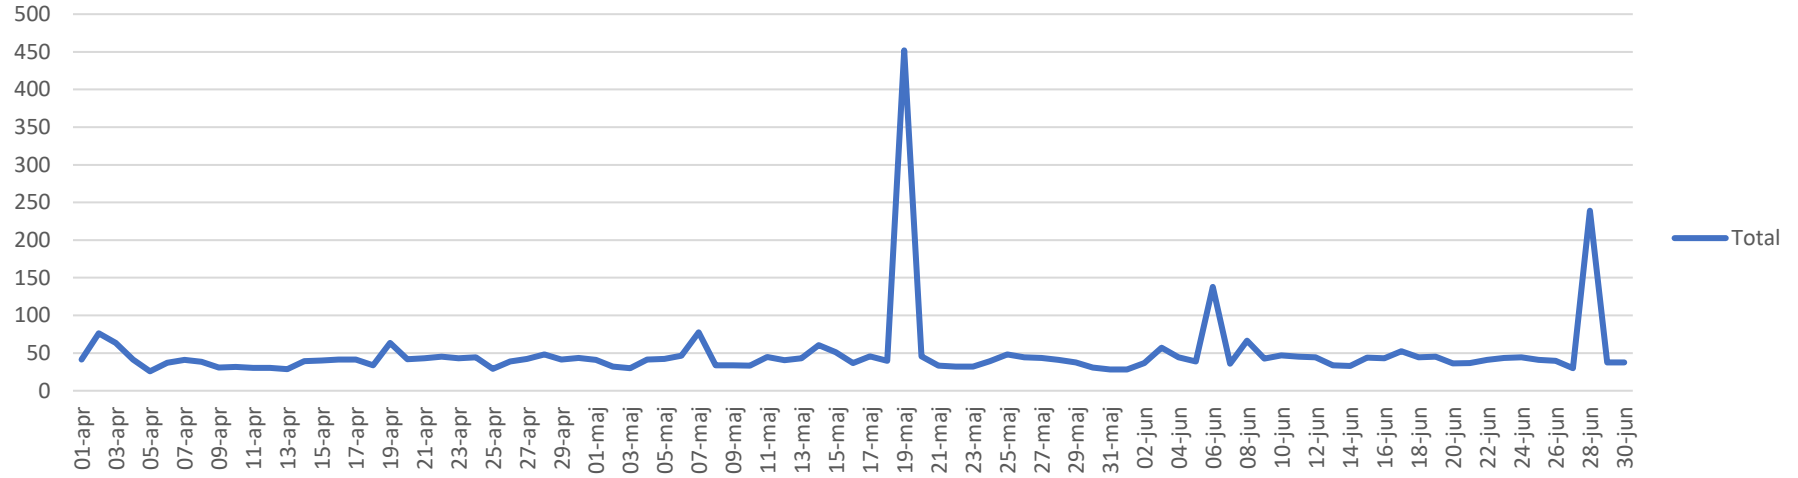

PSD2 Interface AIS Average Request Time (in Milliseconds)

PSD2 Interface PIS Average Request Time (in Milliseconds)

Netbank Classic AIS Average Request Time (in Milliseconds)

Netbank Classic PIS Average Request Time (in Milliseconds)