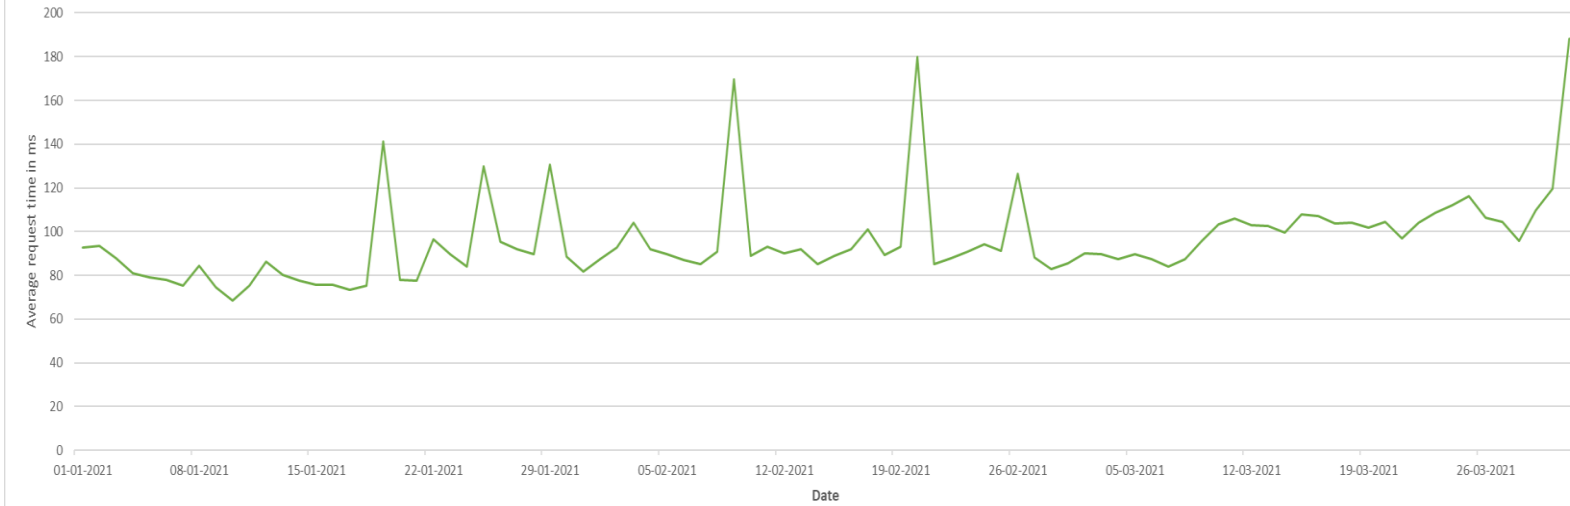

New Digital Netbank AIS Average Request Time (in Milliseconds)

New Digital Netbank PIS Average Request Time (in Milliseconds)